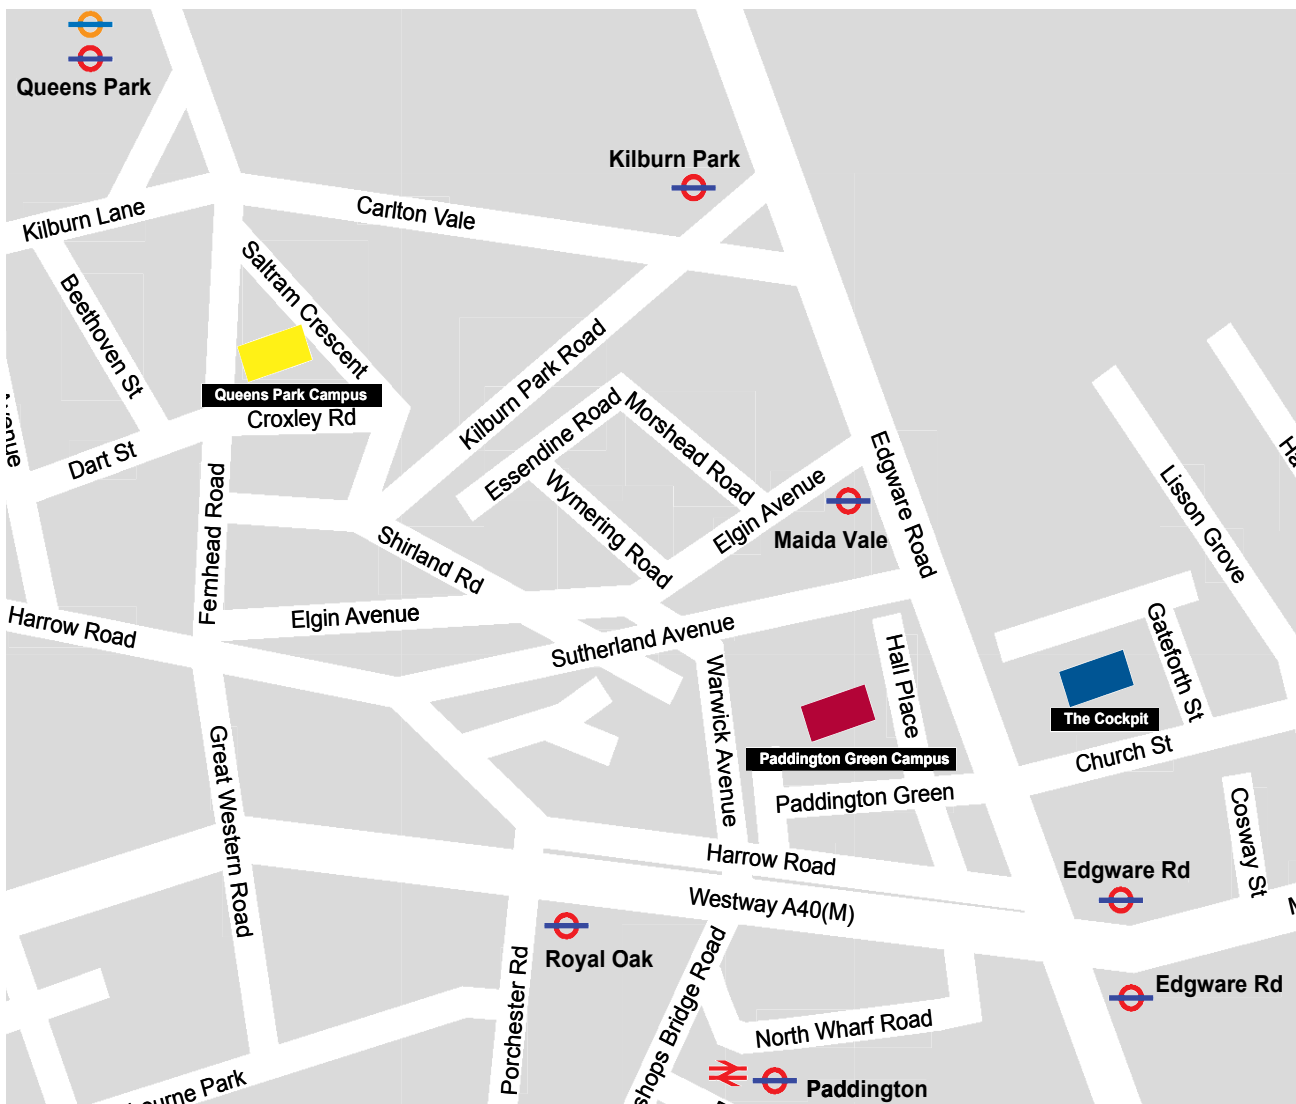

HOW TO FIND US

Cockpit Theatre

Gateforth Street, London NW8 8EH

Tel: 020 7258 2925

-  Edgware Road or Marylebone Bakerloo
-  Edgware Road District Circle Ham & City
-  6, 16, 18, 98, 139, 332 and 414
-  Marylebone

Paddington Green Campus

25 Paddington Green, London W2 1NB

Tel: 020 7723 8826

-  Edgware Road Bakerloo
-  Edgware Road District Circle Ham & City
-  6, 16, 18, 98, 332, 414
-  Paddington and Marylebone

Queens Park Campus